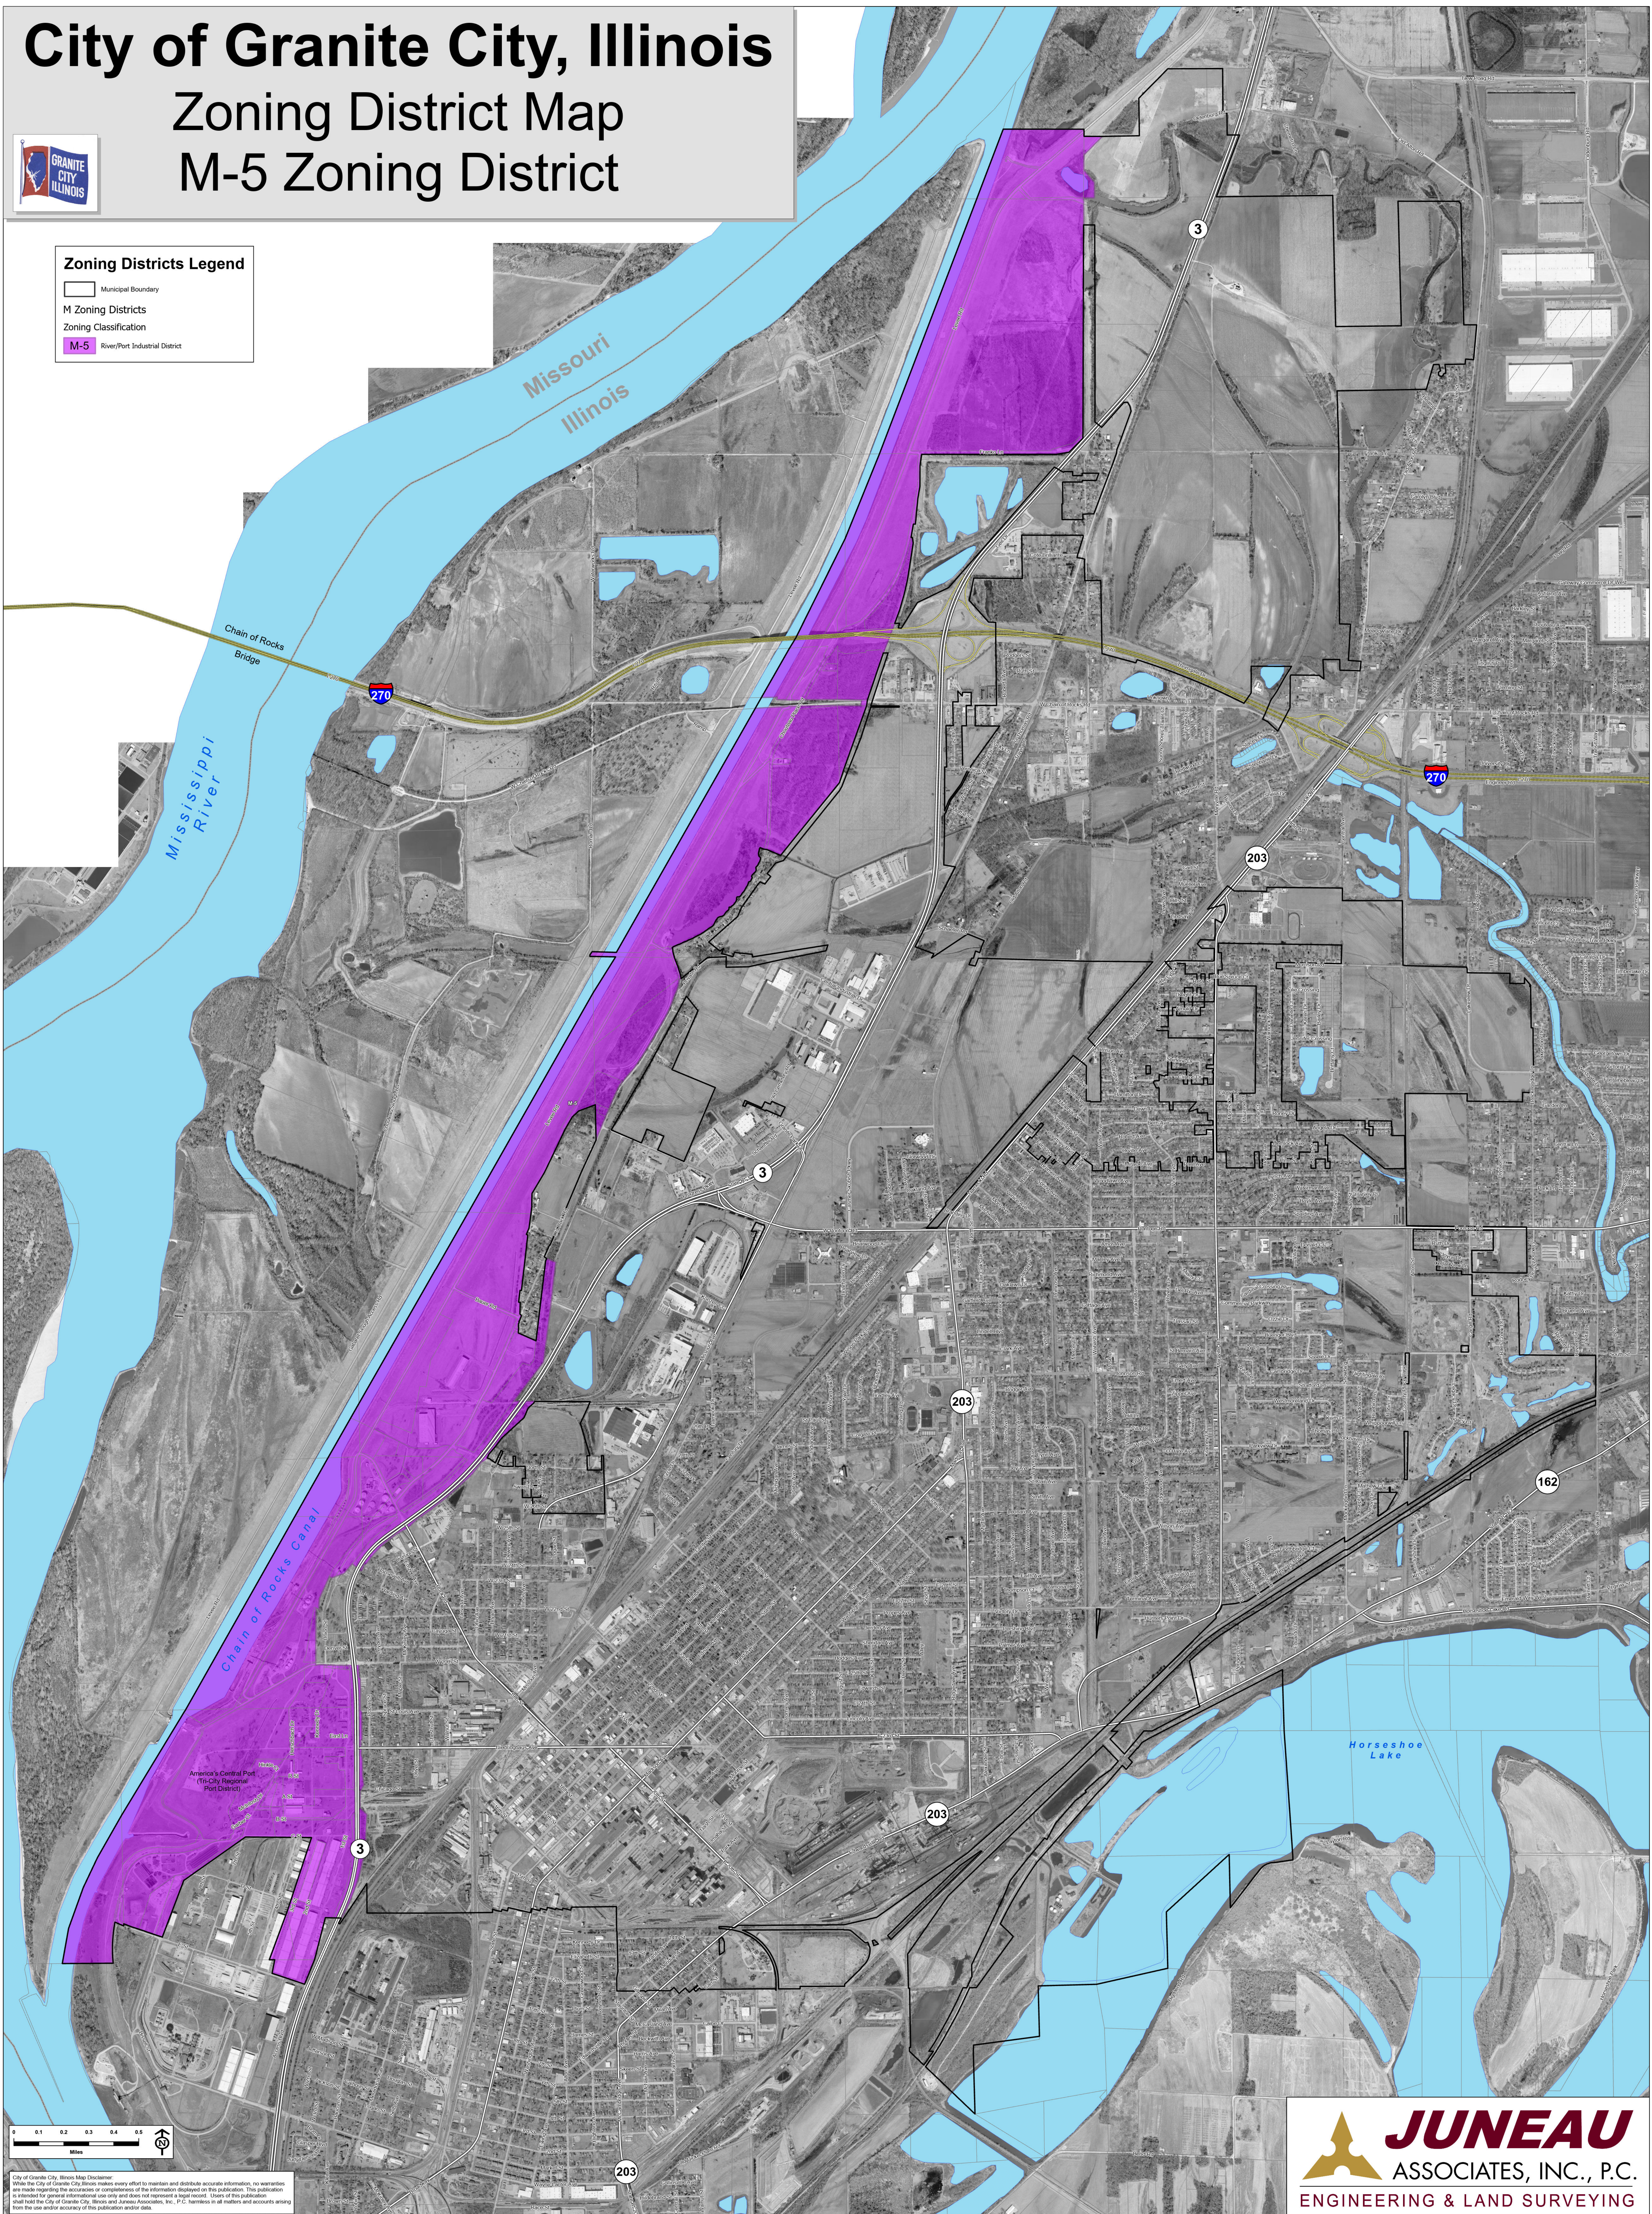

City of Granite City, Illinois

Zoning District Map

M-5 Zoning District

Zoning Districts Legend

- Municipal Boundary
- M Zoning Districts
- Zoning Classification
- M-5 River/Port Industrial District