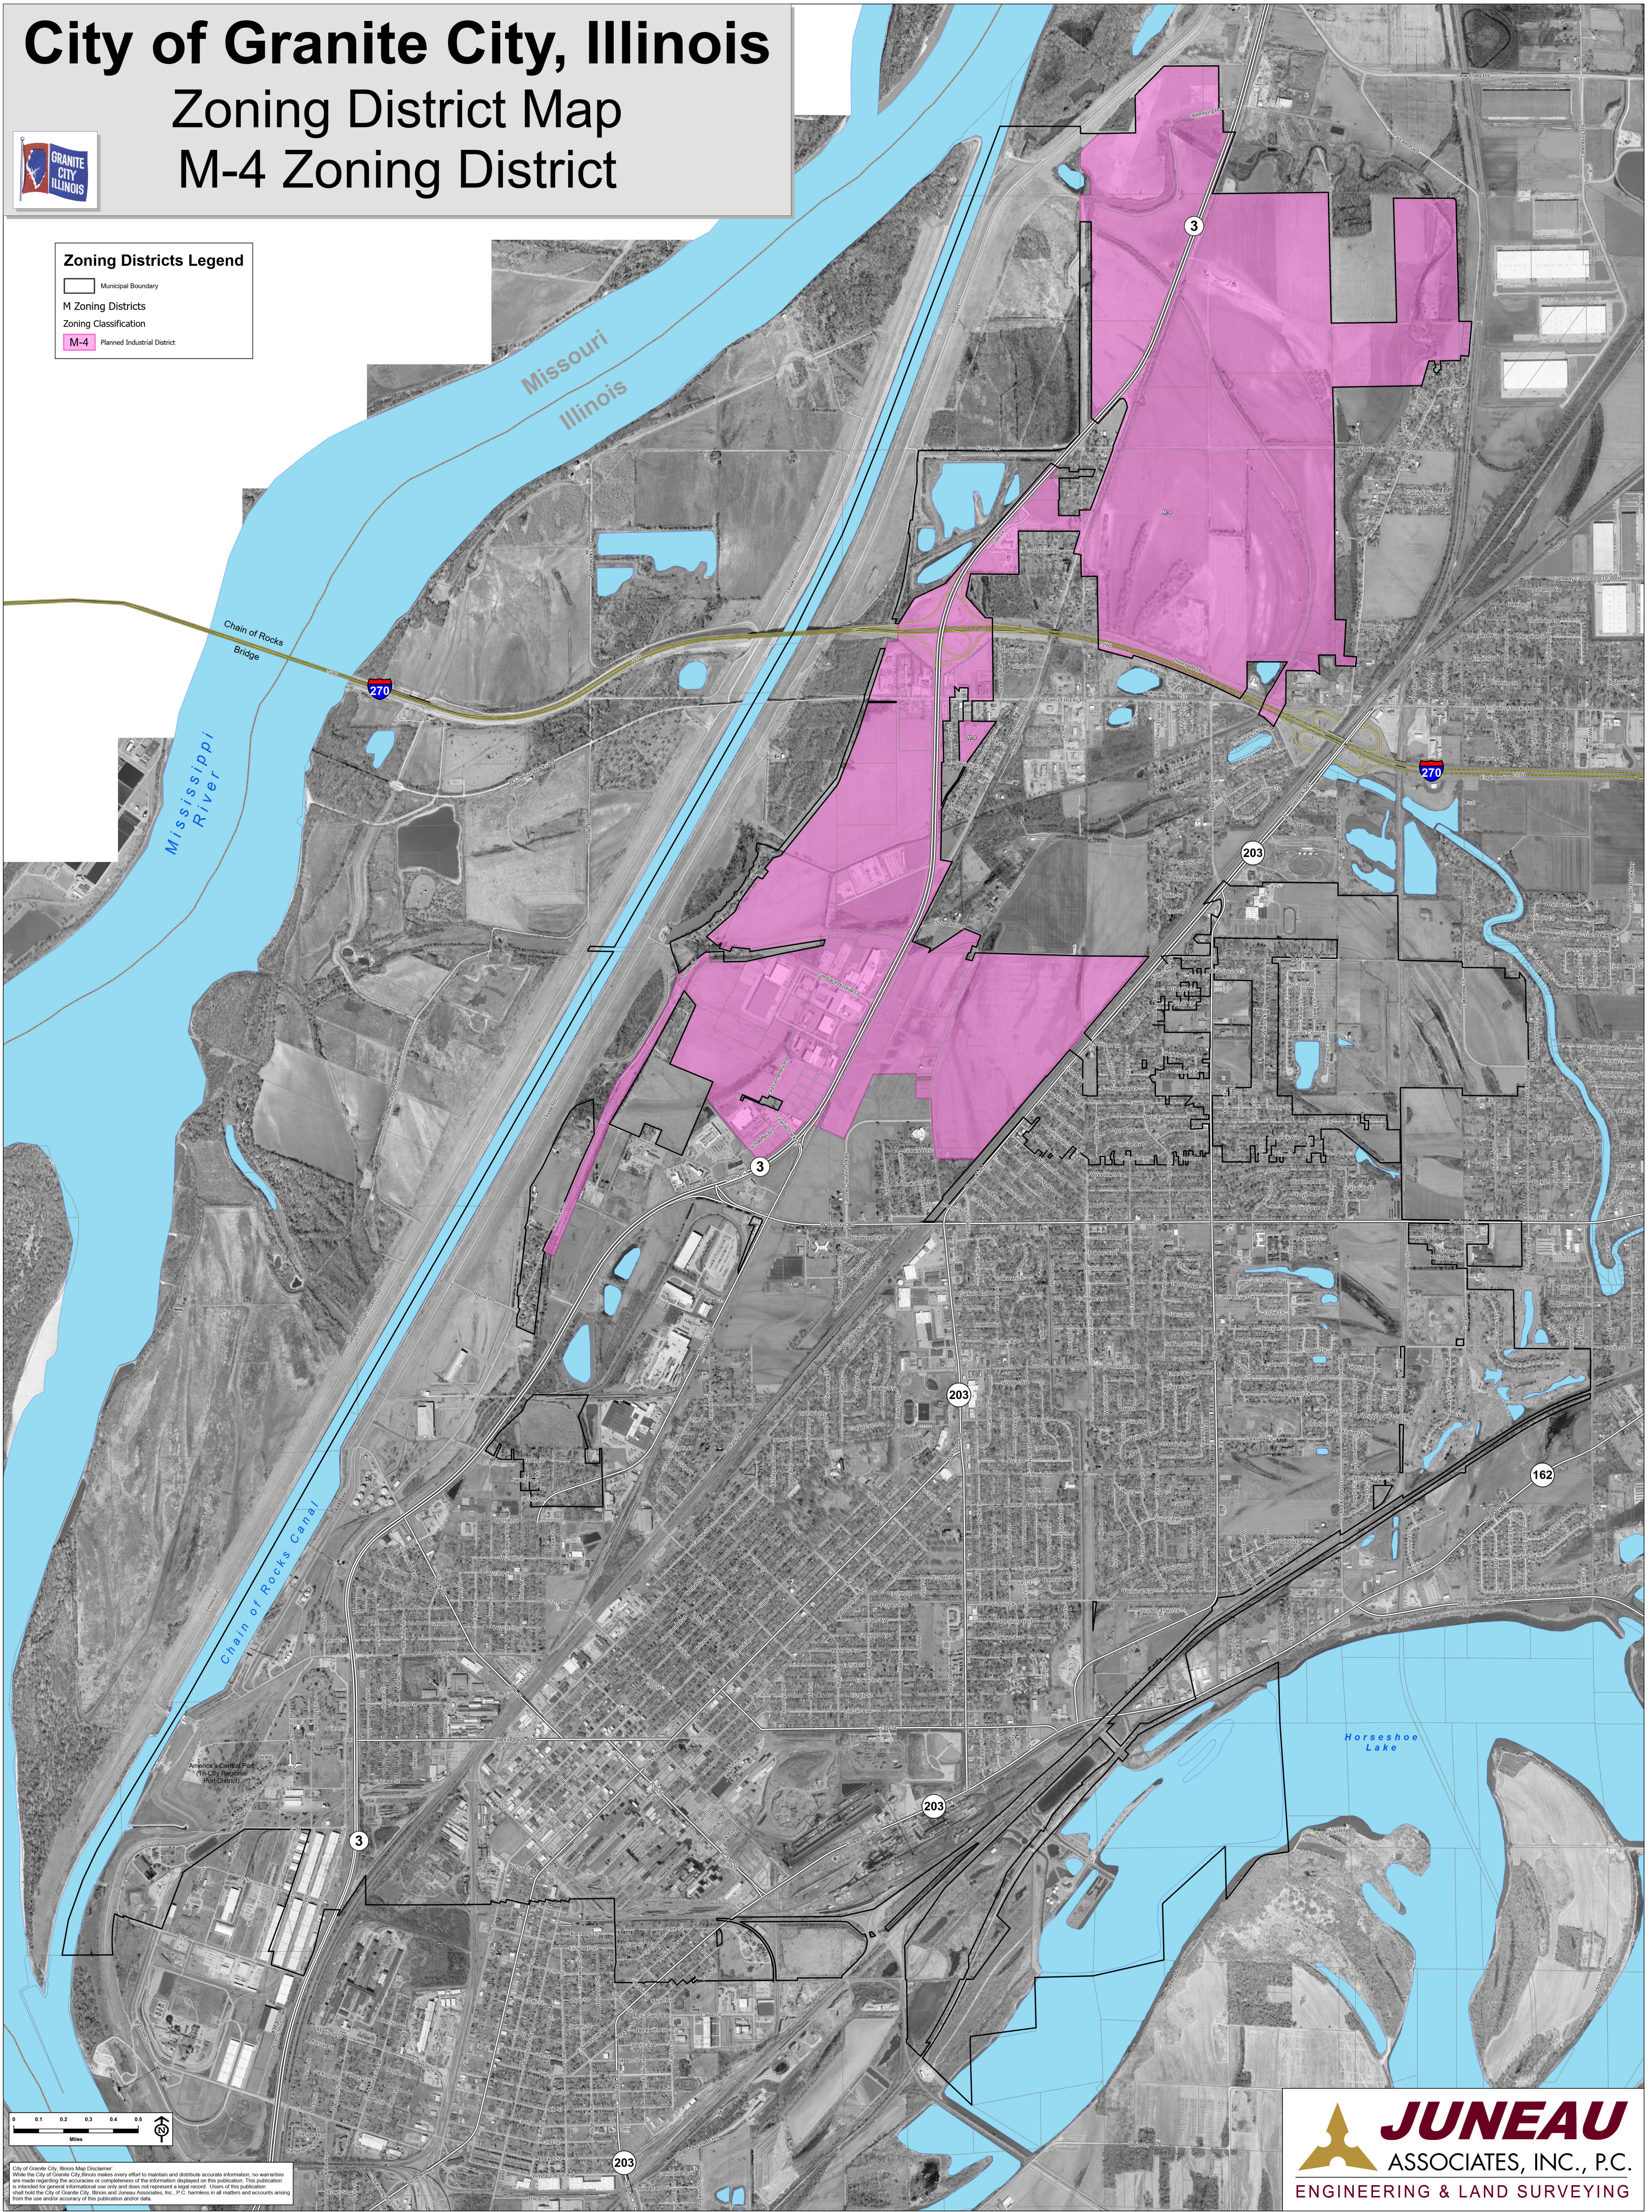

City of Granite City, Illinois

Zoning District Map

M-4 Zoning District

Zoning Districts Legend

- Municipal Boundary
- M Zoning Districts
- Zoning Classification
- M-4 Planned Industrial District