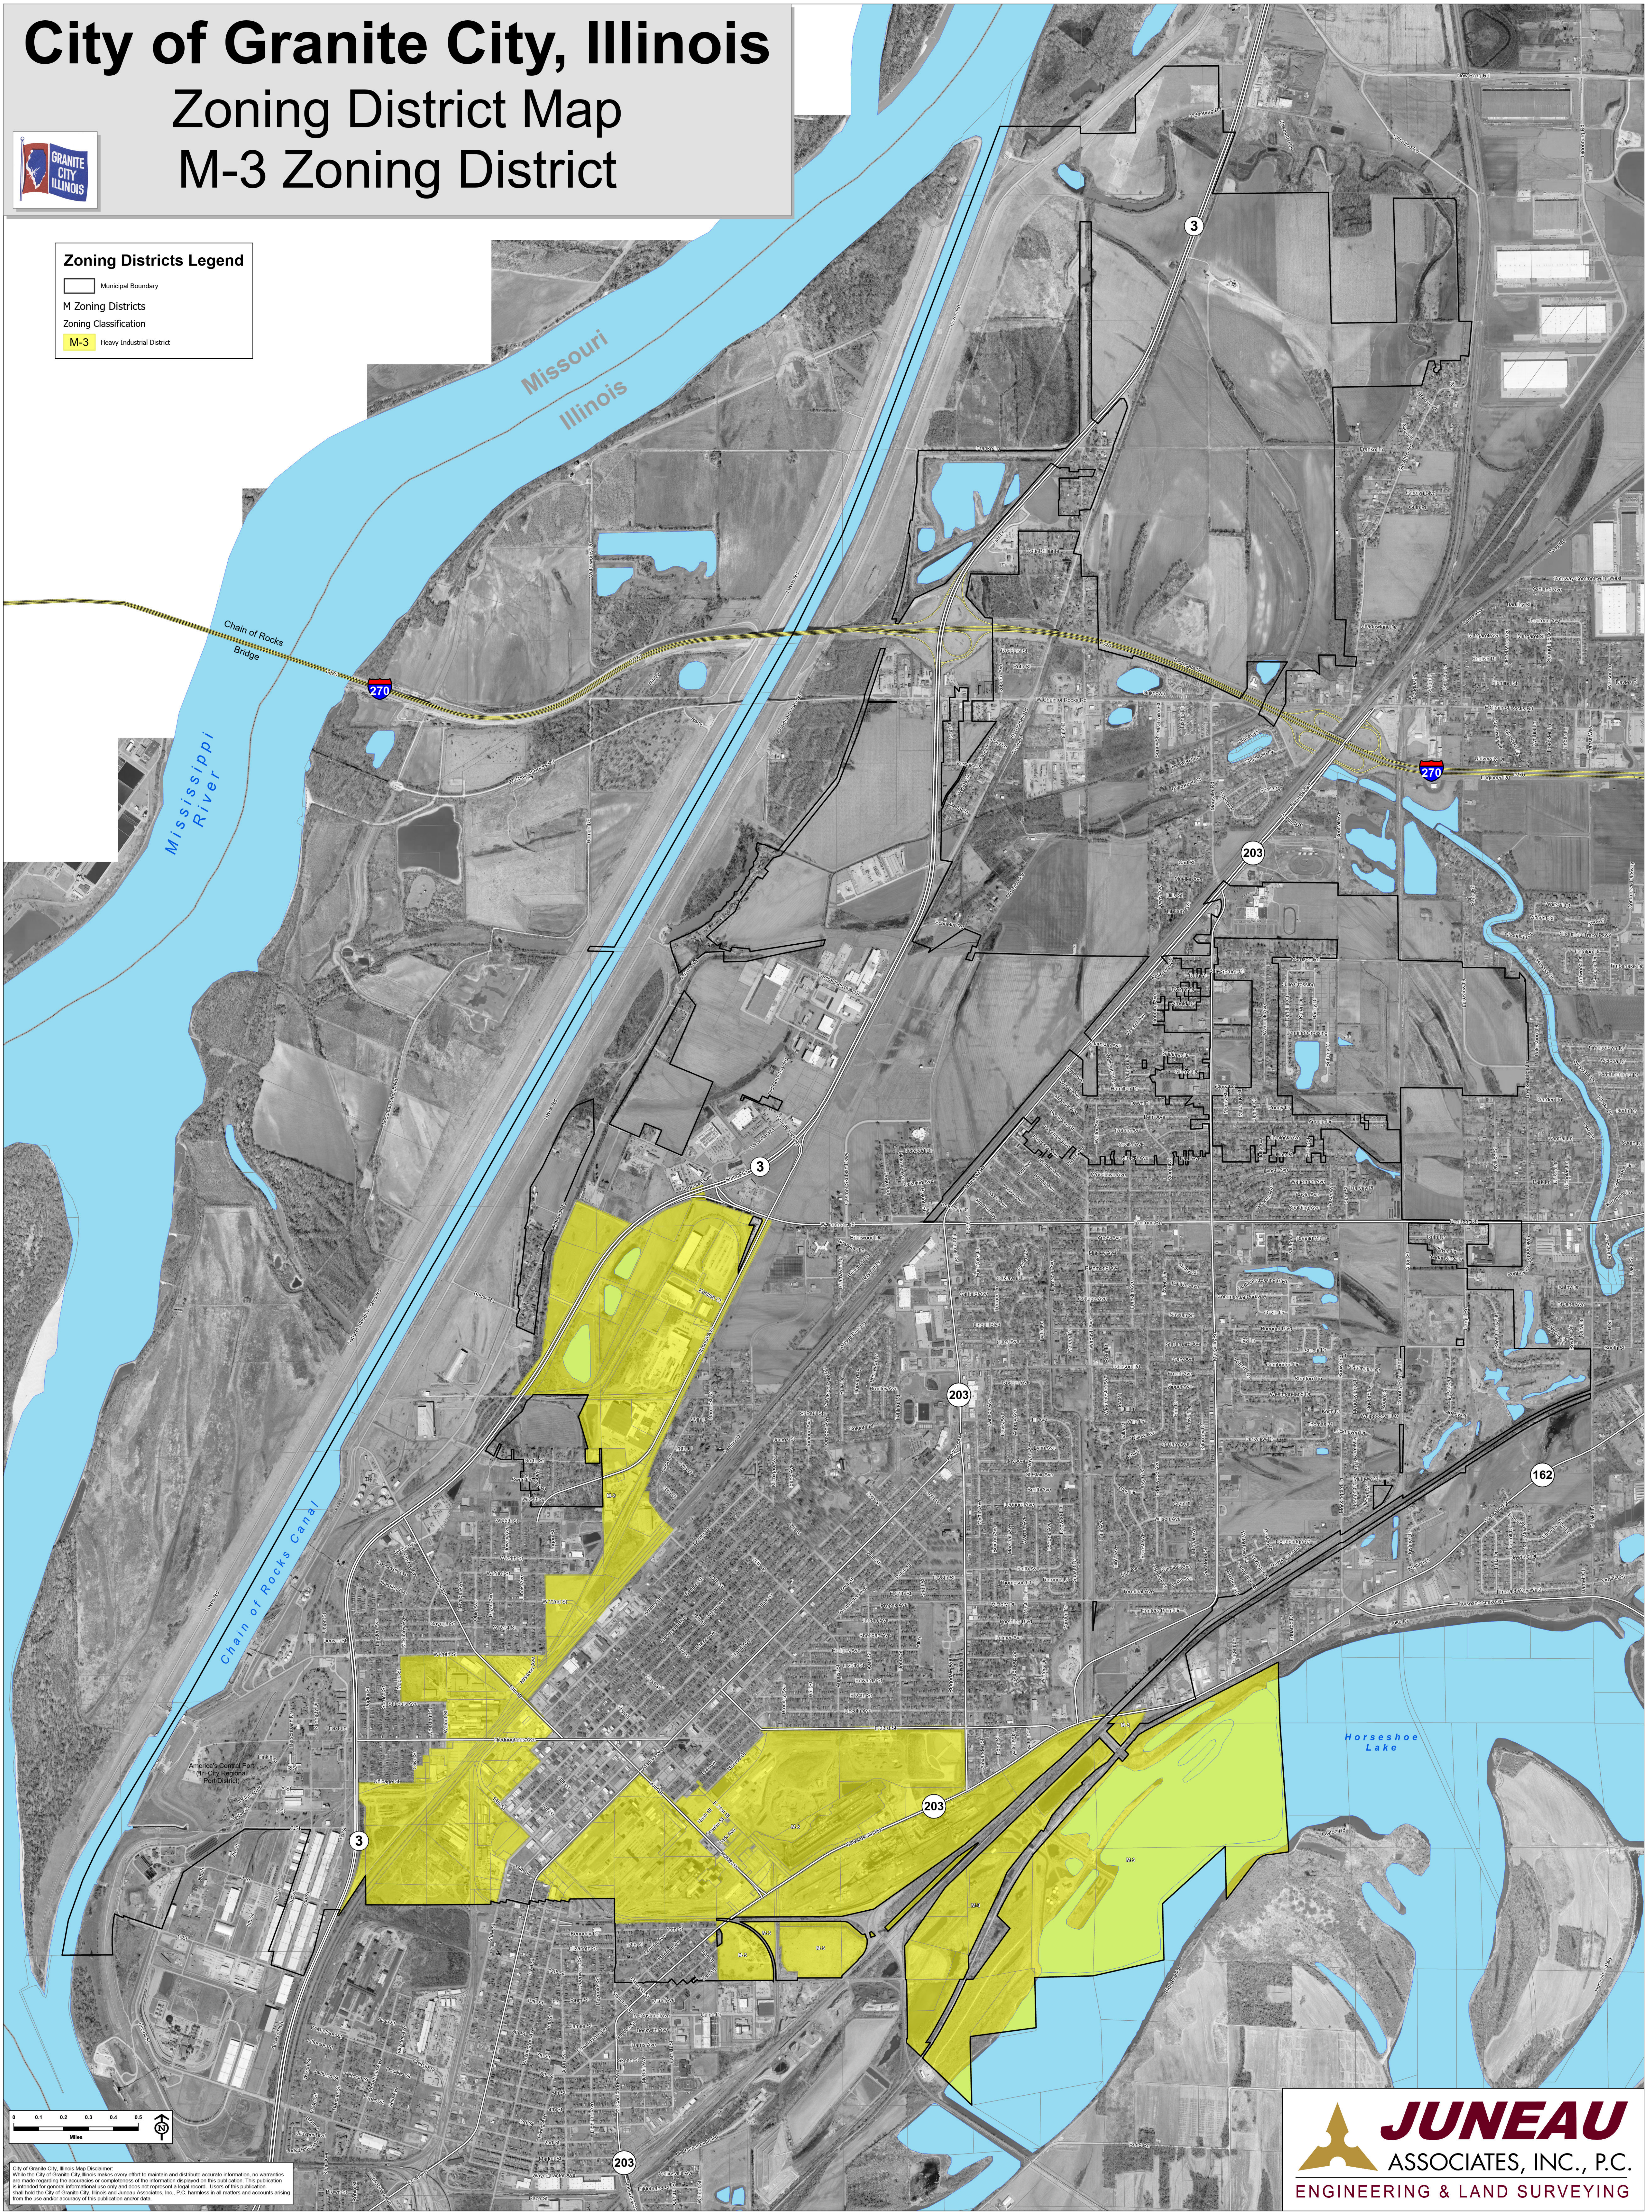

City of Granite City, Illinois

Zoning District Map

M-3 Zoning District

Zoning Districts Legend

- Municipal Boundary
- M Zoning Districts
- Zoning Classification
- **M-3** Heavy Industrial District